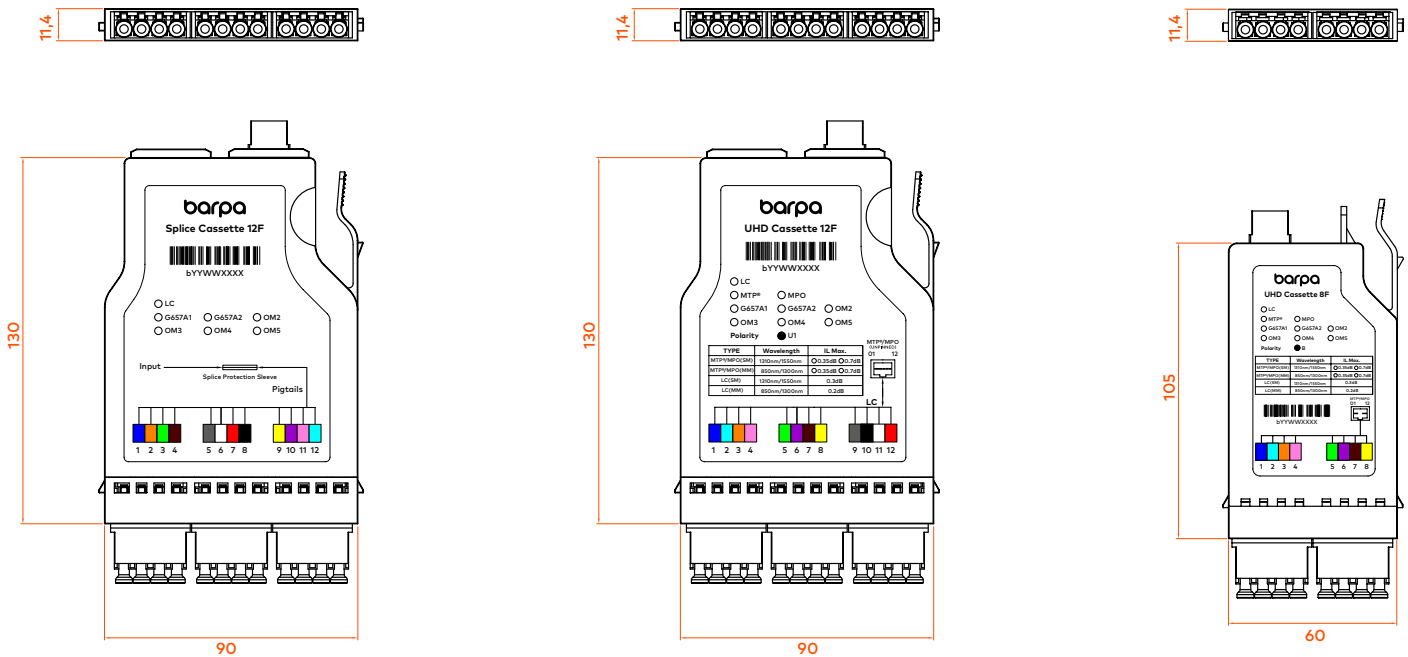

PERFORMANCE

Insertion Loss (IL)	Fiber Count	Cassette Type	Performance		
			Mode	IL (dB)	
12F	12F	MTP®-LC Cassette	Singlemode	≤1.3dB	
			Multimode	≤0.5dB	
		MPO-LC Cassette	Singlemode	≤1.5dB	
	Splicing Cassette	Singlemode	≤0.50dB		
		Multimode	≤0.50dB		
		8F	MTP®-LC Cassette	Singlemode	≤1.3dB
Multimode	≤0.5dB				
MPO-LC Cassette	Singlemode		≤1.5dB		
		Multimode	≤0.75dB		

TECHNICAL DRAWING