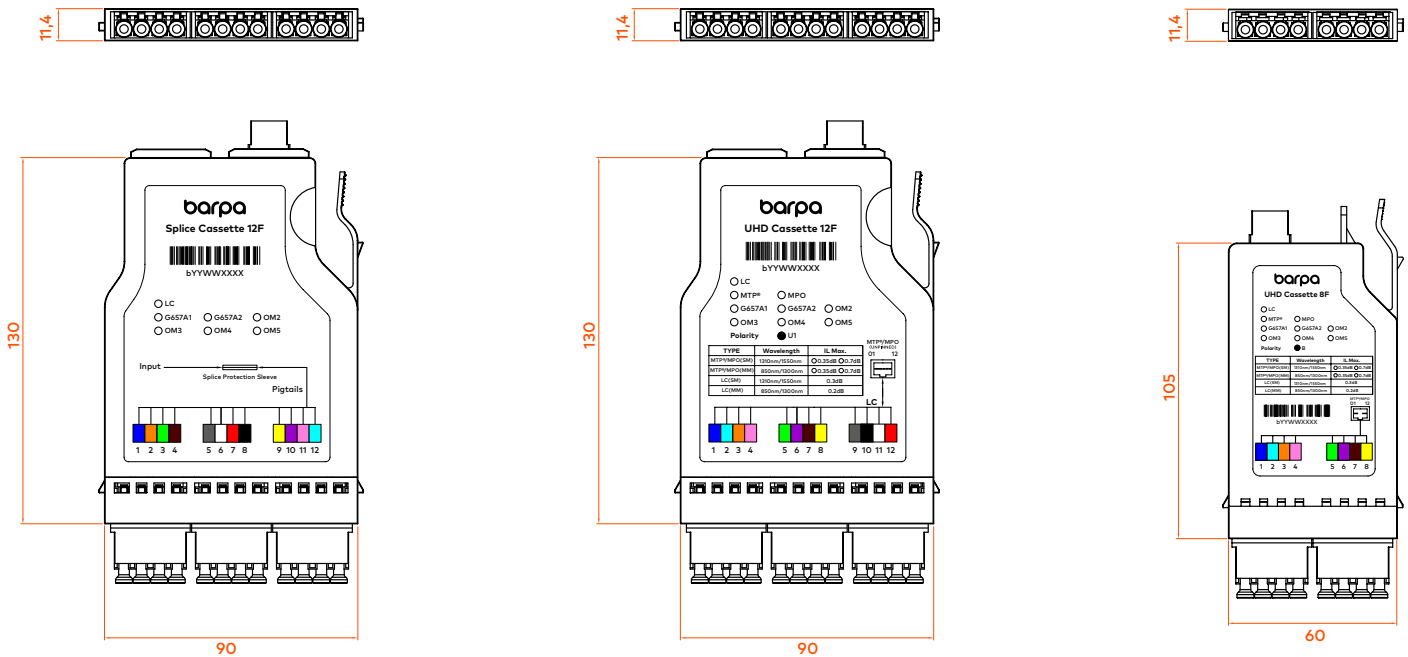

PERFORMANCE

Insertion Loss (IL)		12F		
		MTP®-LC Cassette	MPO-LC Cassette	
	12F	MTP®-LC Cassette	Singlemode	≤1.3dB
		MTP®-LC Cassette	Multimode	≤0.5dB
	MPO-LC Cassette	Singlemode	≤1.5dB	
	MPO-LC Cassette	Multimode	≤0.75dB	
	Splicing Cassette	Singlemode	≤0.50dB	
	Splicing Cassette	Multimode	≤0.50dB	
8F	MTP®-LC Cassette	Singlemode	≤1.3dB	
		Multimode	≤0.5dB	
	MPO-LC Cassette	Singlemode	≤1.5dB	
		Multimode	≤0.75dB	

TECHNICAL DRAWING