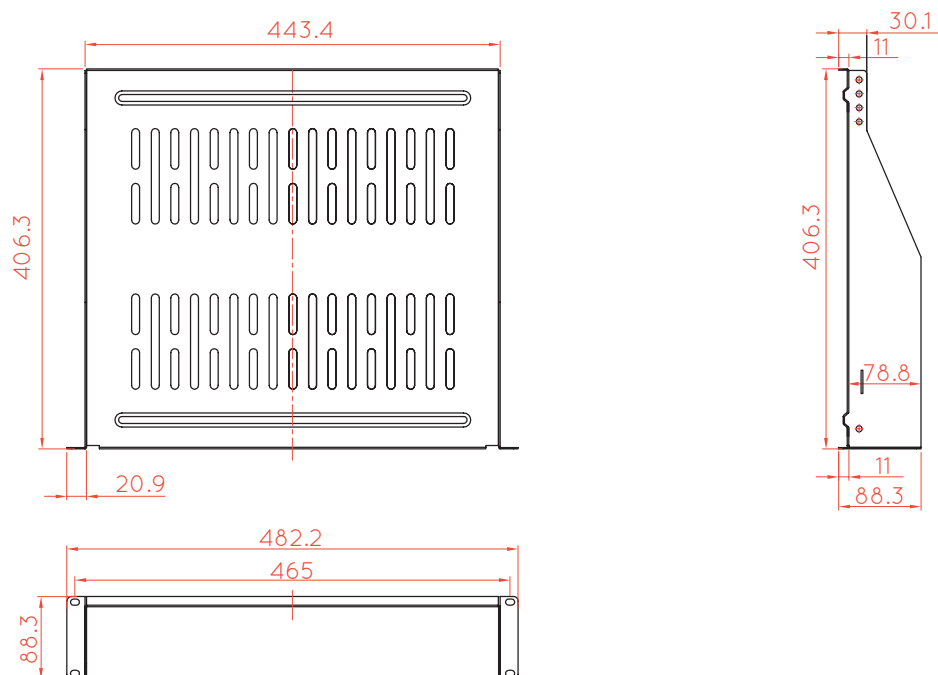

TECHNICAL DRAWING (mm):

This document is authored and owned by barpa. It is forbidden to reproduce in whole or in part without mentioning its authorship, as well as modification of its content or context. All specifications are subject to change without notice. The pictures/drawings are merely illustrative.

More information: info@barpa.eu or in www.barpa.eu

datasheet n° b108_1