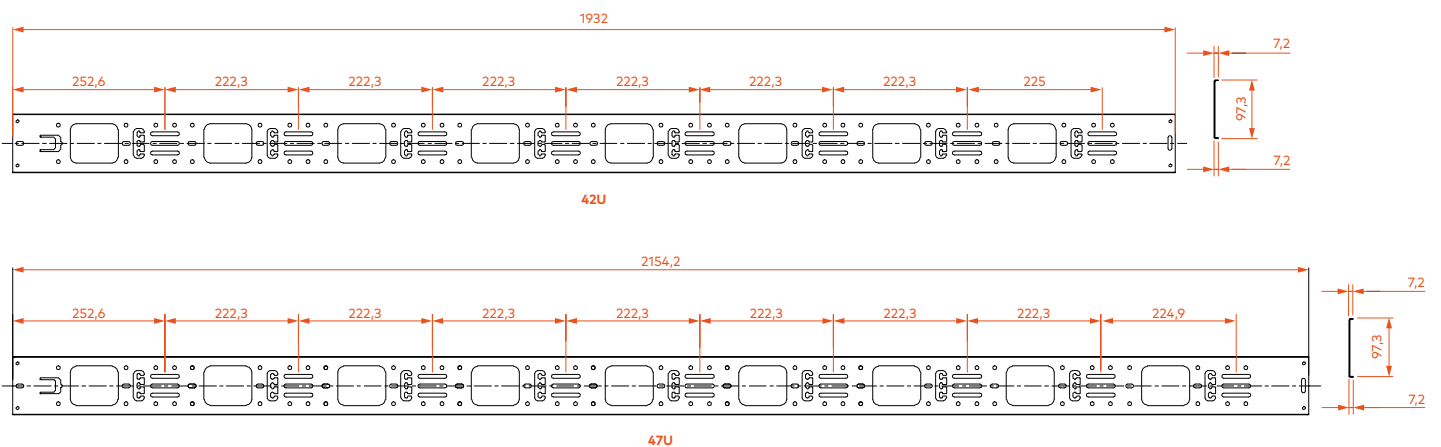

PDU - CABLE MANAGEMENT PANEL

FOR CETUS

DESCRIPTION

barpa PDU Cable Management Panel are suitable for barpa cabinets. Their main use is to install Vertical PDU and for cable management.

FOR NORMA

ORDER INFORMATION

Caixa Interior

Code	Description	Unit Weight (kg)	Size (mm)	Quantity (un)
82391201242	For Cetus 42U	1,75	1955 x 110 x 12	2
82391201247	For Cetus 47U	1,95	2175 x 160 x 12	
82391201133	For Norma 33U	1,25	1375 x 150 x 12	
82391201138	For Norma 38U	1,45	1600 x 150 x 12	
82391201142	For Norma 42U	1,6	1775 x 150 x 12	
82391201147	For Norma 47U	1,85	2000 x 150 x 12	

TECHNICAL DRAWING CETUS (mm)

TECHNICAL DRAWING NORMA (mm)