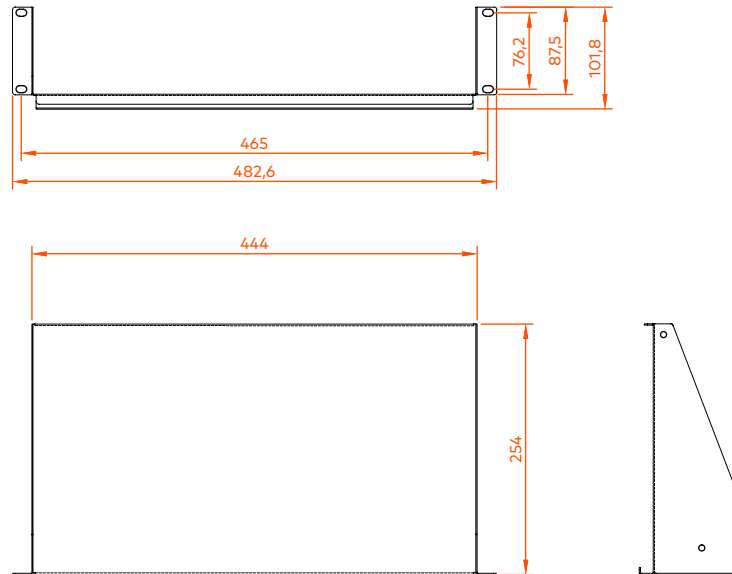

SHELF WITHOUT HOLES 2U

DESCRIPTION

barpa 2U Shelf Without Holes has 19" standard installation and belongs to the range of barpa shelves. It has different purposes depending on your needs.

SPECIFICATIONS

Material	SPCC Cold Rolled Steel
Color	Black (RAL9004)
U	2
Capacity (Kg)	22

LOGISTICS INFORMATION

Code	Depth (mm)	Unit Weight (kg)	Inner Box		Carton	
			Size (mm)	Quantity (un)	Size (mm)	Quantity (un)
82390111201	254	3	530x130x275	2	680x545x295	10
82390111202	406,4	4,60	530x130x425	2	680x545x445	10

TECHNICAL DRAWING (mm)

8239011201

8239011202