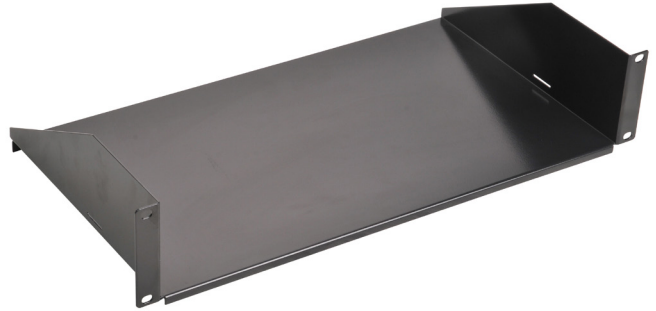

SHELF WITHOUT HOLES 2U

DESCRIPTION

barpa 2U Shelf Without Holes has 19" standard installation and belongs to the range of barpa shelves. It has different purposes depending on your needs.

SPECIFICATIONS

Material	SPCC Cold Rolled Steel
Color	Black (RAL9004)
U	2
Capacity (Kg)	22