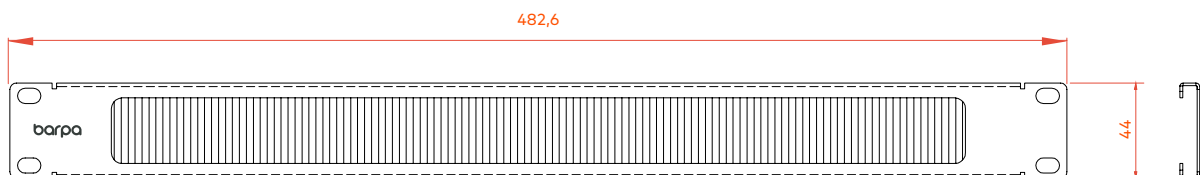

TECHNICAL DRAWING (mm)

As part of our goal to achieve quality excellence, our barpa System Warranty can give you 25 years products and solution assurance of compliance with the industry performance standard comparing with the class installed. This warranty applies to network infrastructure installations that was made by an approved barpa partner using an barpa solution (end-to-end). For more informations go to our website.

More information: info@barpa.eu or in www.barpa.eu

datasheet n° b52_2 | date: 05/24
approved by: Ana Barbosa