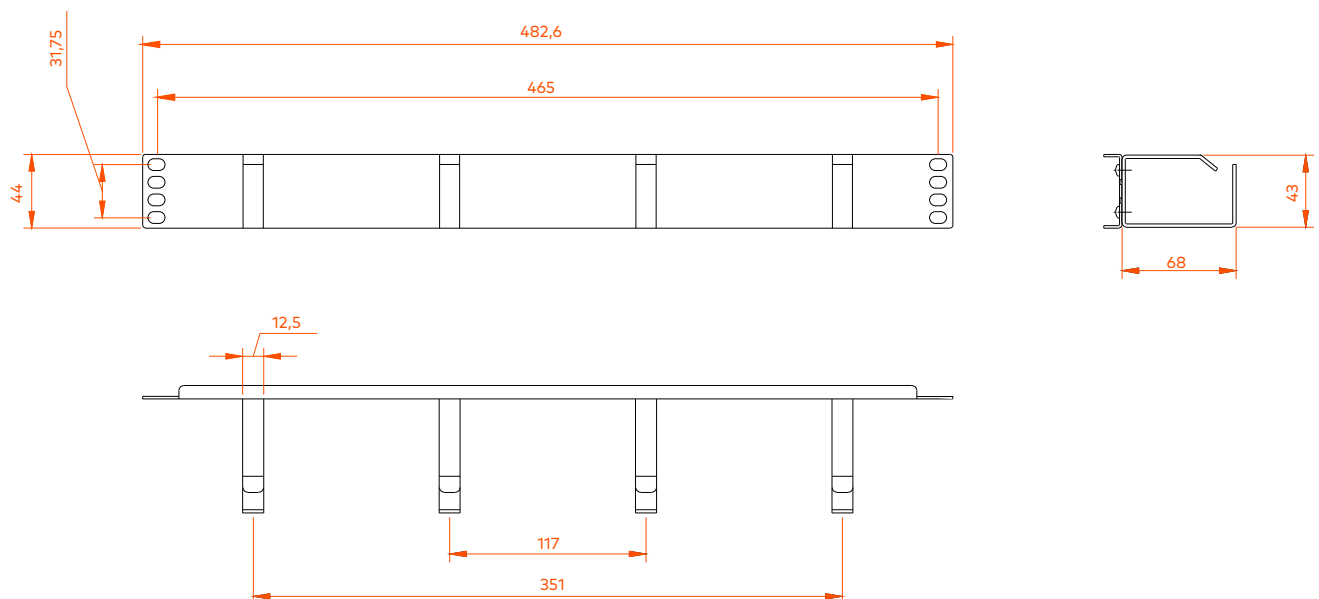

### DESCRIPTION

barpa 1U Metal Cable Management with 4 rings has 19" standard installation. Help your cabinets have better organization of the cables.

### SPECIFICATIONS

Color	SPCC Cold Rolled Steel
Material	Black (RAL9004)
Dimensiones	482x68mm

### LOGISTICS INFORMATION

Code	Unit Weight (kg)	Inner Box		Carton	
		Size (mm)	Quantity (un)	Size (mm)	Quantity (un)
82390202110	0,61	510x90x560	1	580x530x470	50

### TECHNICAL DRAWING (mm)