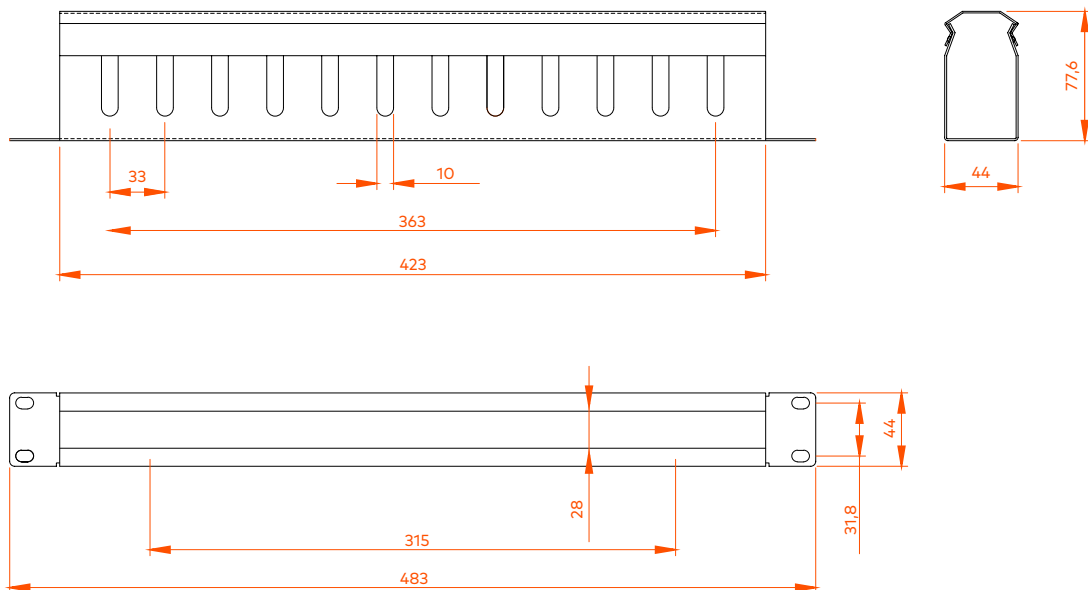

TECHNICAL DRAWING (mm)

As part of our goal to achieve quality excellence, our barpa System Warranty can give you 25 years products and solution assurance of compliance with the industry performance standard comparing with the class installed. This warranty applies to network infrastructure installations that was made by an approved barpa partner using an barpa solution (end-to-end). For more informations go to our website.

More information: info@barpa.eu or in www.barpa.eu