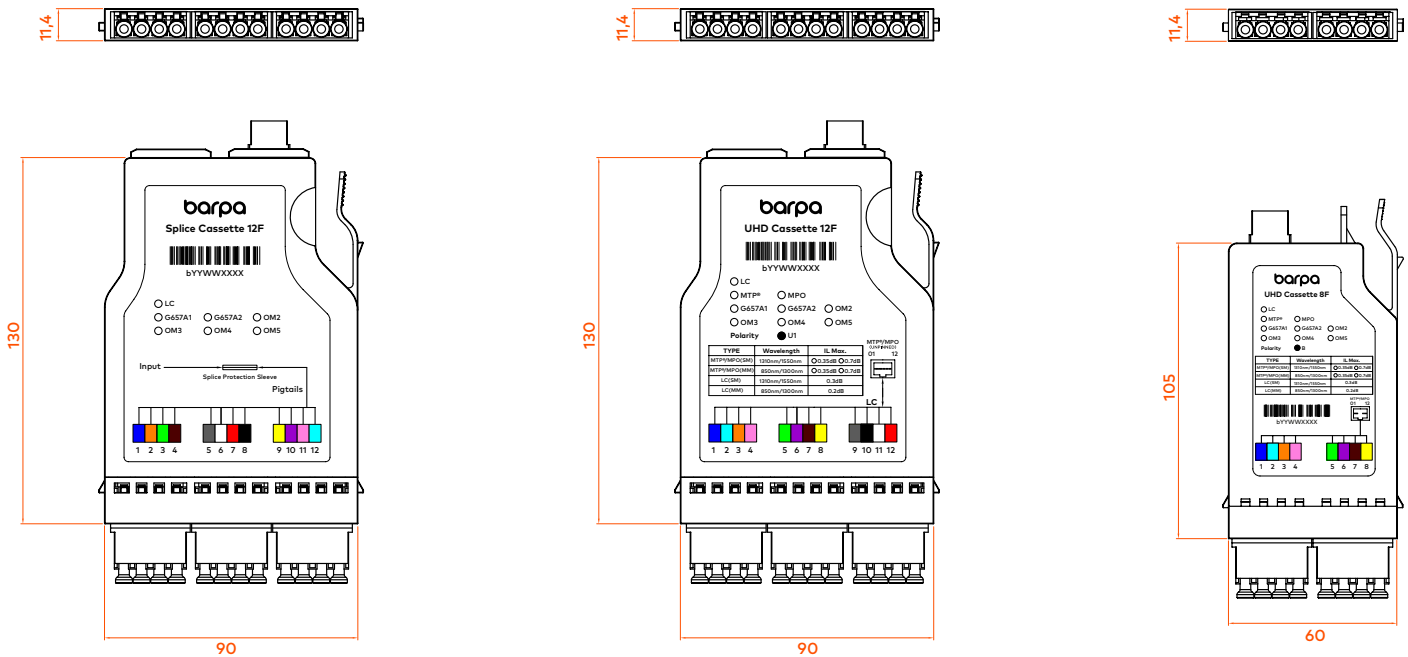

PERFORMANCE

Insertion Loss (IL)	Fiber Count	Cassette Type	Performance	
			Mode	IL (dB)
≤ 0,50dB	12F	MTP®-LC Cassette	Singlemode	≤ 1,3 dB
			Multimode	≤ 0,5dB
		MPO-LC Cassette	Singlemode	≤ 1,5dB
	Multimode	≤ 0,75dB		
	Splicing Cassette	Singlemode	≤ 0,50dB	
		Multimode	≤ 0,50dB	
MTP®-LC Cassette		Singlemode	≤ 1,3dB	
8F	MTP®-LC Cassette	Multimode	≤ 0,5dB	
		Singlemode	≤ 1,5dB	
	MPO-LC Cassette	Multimode	≤ 0,75dB	

TECHNICAL DRAWING