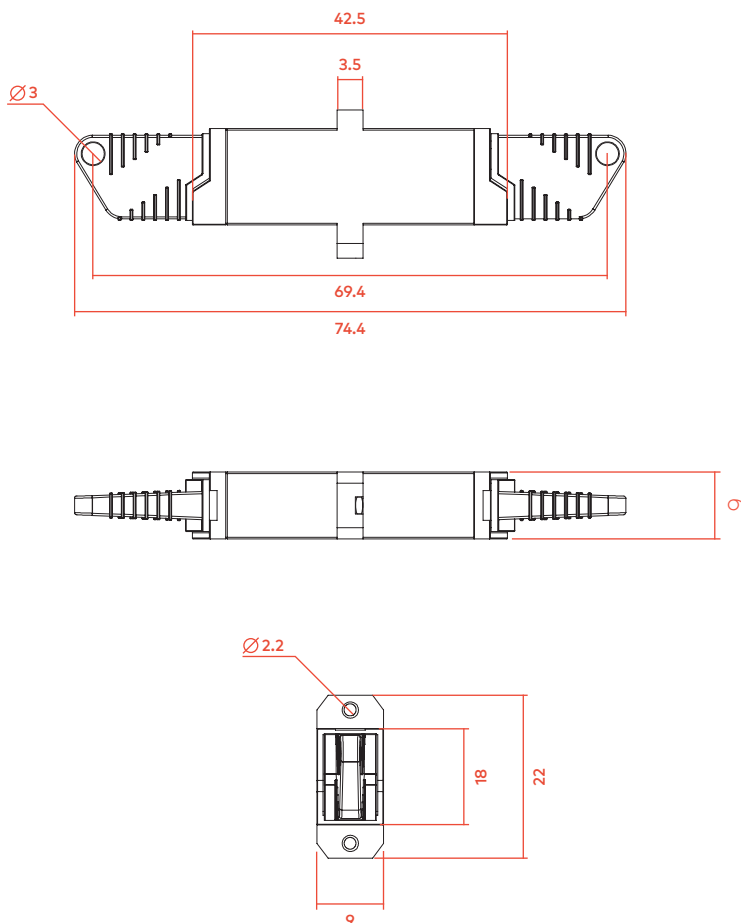

ORDER INFORMATION

Code	Description	Conector	Category	Typology	Color	Quantity (un)
81411071050	Adapter OS2 E2000/APC Simplex	E2000/APC	OS2	Simplex	Green	1
81411081040	Adapter OS2 E2000 Simplex	E2000	OS2	Simplex	Blue	1
81411101050	Adapter OS2 E2000/APC-SC/APC Simplex	E2000/APC-SC/APC	OS2	Simplex	Green	1

TECHNICAL DRAWING (mm)

B2000/APC SIMPLEX | E2000 SIMPLEX