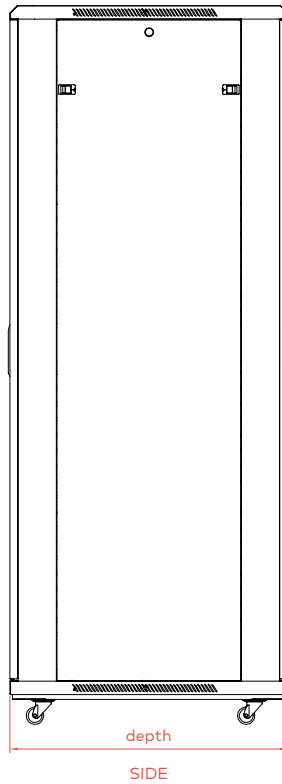

NOTE: 1 Unit Pack 5 additional (Lock). Dimensions: 180x50x48 mm; Weight: 0,48 kg each.

• NORMA 4

FRONT DOOR

REAR DOOR

SIDE PANEL

ORDER INFORMATION

Code	U	Dimensions Mounted (mm)			Pack Dimensions (mm)				Weight (kg)			
		Width	Length	Height	Pack 1	Pack 2	Pack 3	Pack 4	Pack 1	Pack 2	Pack 3	Pack 4
82341442808		800	800	2070	2000x830x240	840x860x130	1960x850x120	1840x200x130	32	30	62	9
82341442810	42	800	1000	2070	2000x830x240	840x1060x130	1960x850x120	1840x200x130	32	35	65	9
82341442812		800	1200	2070	2000x830x240	1230x830x130	1960x850x120	1840x200x130	32	40	71	9
82341447808		800	800	2292	2000x830x240	840x860x130	2185x850x120	2060x200x130	34	30	68	11
82341447810	47	800	1000	2292	2000x830x240	840x1060x130	2185x850x120	2060x200x130	34	35	73	11
823414478112		800	1200	2292	2000x830x240	1230x830x130	2185x850x120	2060x200x130	34	40	78	11

SERIES NORMA

TECHNICAL DRAWING - NORMA 1 - WIDTH 600mm

SERIES NORMA

TECHNICAL DRAWING - NORMA 1 - WIDTH 800mm

SERIES NORMA

TECHNICAL DRAWING - NORMA 2 - WIDTH 600mm

SERIES NORMA

TECHNICAL DRAWING - NORMA 2 - WIDTH 800mm

FRONT

depth

SIDE

height

72

BACK

600

2 FANS FOR 600 DEPTH CABINET

TOP

SERIES NORMA

TECHNICAL DRAWING - NORMA 3 - WIDTH 800mm

TECHNICAL DRAWING - NORMA 4 - WIDTH 800mm

FRONT

SIDE

BACK

TOP