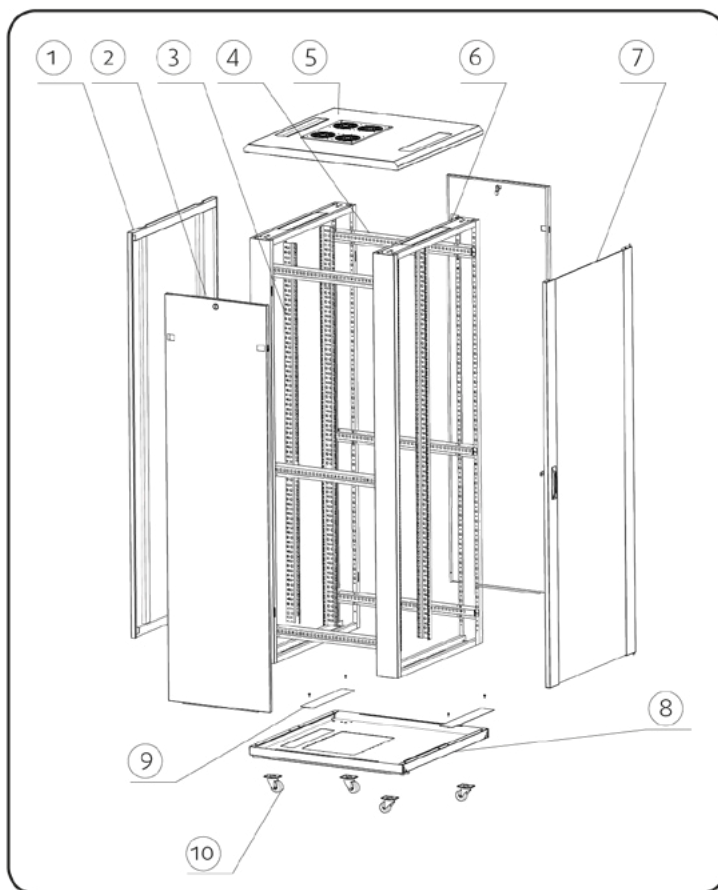

BREAK-OUT BLANKING PANELS

Entry openings for cables in the top part of the cabinet are covered with breakout-type blank panels. It is possible to use a blank panel with a brush in cable opening to avoid dust to enter. The fringe edge serves to protect cables from damage.

OPENING FOR A FAN UNIT

A large opening covered with a breakout-type blanking panel enables mounting and removal of the Fan Unit from outside of the cabinet.

CASTORS, ADJUSTABLE FEET

Prepared for mounting castors and leveling feet. This accessory makes sure that the cabinet adapt to almost all floors and it comes with cabinet.

CABLE MANAGEMENT

All our standard 800mm Width racks come equipped with vertical management so that all cables are well accommodated.

SERIES NORMA

• 600mm WIDTH

PACKAGING INFORMATION - 600mm WIDTH

Pack	Description	Quantity
1	Frame (6)	2
	Mounting Rail (3)	4
	Top Cover (5)	1
	Bottom Plate (8)	1
2	Screw and Nuts	20 Sets (24U-33U) 40 Sets (38U-47U)
	Mounting bar (4)	4 pcs (15U-33U) 6 pcs (38U-47U)
	Heavy Duty Castor 2" (10)	4
	M12 Adjustable Feet	4
	Key for side panel	2
	Instructions Manual	1
3	Front Door (7)	1
	Rear Door (1)	1
	Side Panel (2)	2
5	Lock and keys	2