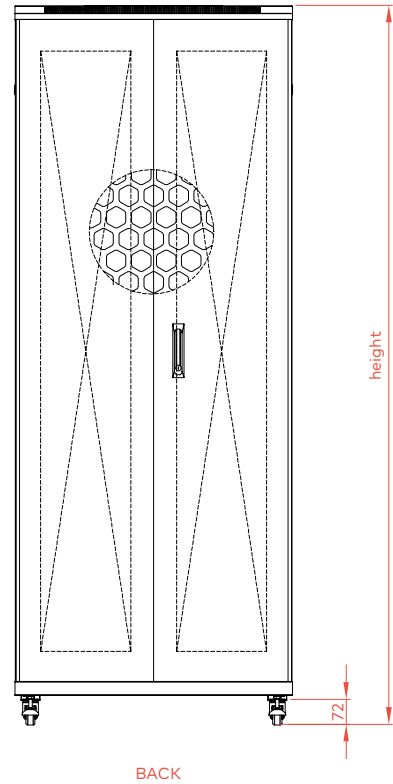

NOTE: 1 Unit Pack 5 additional (Lock). Dimensions: 180x50x48 mm; Weight: 0,48 kg each.

• NORMA 4

FRONT DOOR

REAR DOOR

SIDE PANEL

ORDER INFORMATION

Code	U	Dimensions Mounted (mm)			Pack Dimensions (mm)				Weight (kg)			
		Width	Length	Height	Pack 1	Pack 2	Pack 3	Pack 4	Pack 1	Pack 2	Pack 3	Pack 4
82341442808		800	800	2070	2000x830x240	840x860x130	1960x850x120	1840x200x130	32	30	62	9
82341442810	42	800	1000	2070	2000x830x240	840x1060x130	1960x850x120	1840x200x130	32	35	65	9
82341442812		800	1200	2070	2000x830x240	1230x830x130	1960x850x120	1840x200x130	32	40	71	9
82341447808		800	800	2292	2000x830x240	840x860x130	2185x850x120	2060x200x130	34	30	68	11
82341447810	47	800	1000	2292	2000x830x240	840x1060x130	2185x850x120	2060x200x130	34	35	73	11
823414478112		800	1200	2292	2000x830x240	1230x830x130	2185x850x120	2060x200x130	34	40	78	11

SERIES NORMA

TECHNICAL DRAWING - NORMA 1 - WIDTH 600mm

SERIES NORMA

TECHNICAL DRAWING - NORMA 1 - WIDTH 800mm

SERIES NORMA

TECHNICAL DRAWING - NORMA 2 - WIDTH 600mm

SERIES NORMA

TECHNICAL DRAWING - NORMA 2 - WIDTH 800mm

FRONT

depth

SIDE

height

72

BACK

600

2 FANS FOR 600 DEPTH CABINET

TOP

SERIES NORMA

TECHNICAL DRAWING - NORMA 3 - WIDTH 800mm

TECHNICAL DRAWING - NORMA 4 - WIDTH 800mm

FRONT

SIDE

BACK

TOP