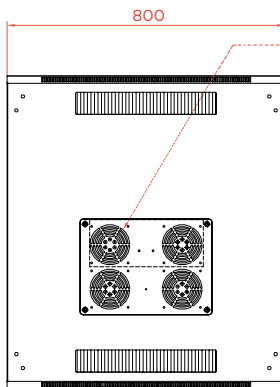

SERIES NORMA

TECHNICAL DRAWING - NORMA 2 - WIDTH 800mm

TOP

2 FANS FOR 600 DEPTH CABINET