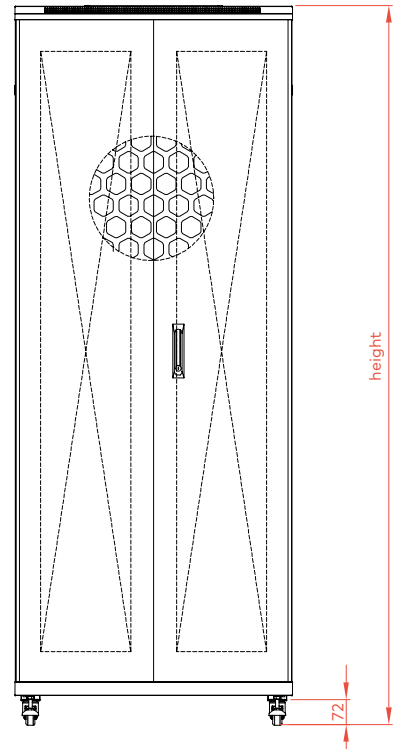

NOTE: 1 Unit Pack 5 additional (Lock). Dimensions: 180x50x48 mm; Weight: 0,48 kg each.

• NORMA 4

FRONT DOOR

REAR DOOR

SIDE PANEL

ORDER INFORMATION

Code	U	Dimensions Mounted (mm)			Pack Dimensions (mm)				Weight (kg)			
		Width	Length	Height	Pack 1	Pack 2	Pack 3	Pack 4	Pack 1	Pack 2	Pack 3	Pack 4
82341442808		800	800	2070	2000x830x240	840x860x130	1960x850x120	1840x200x130	32	30	62	9
82341442810	42	800	1000	2070	2000x830x240	840x1060x130	1960x850x120	1840x200x130	32	35	65	9
82341442812		800	1200	2070	2000x830x240	1230x830x130	1960x850x120	1840x200x130	32	40	71	9
82341447808		800	800	2292	2000x830x240	840x860x130	2185x850x120	2060x200x130	34	30	68	11
82341447810	47	800	1000	2292	2000x830x240	840x1060x130	2185x850x120	2060x200x130	34	35	73	11
823414478112		800	1200	2292	2000x830x240	1230x830x130	2185x850x120	2060x200x130	34	40	78	11

SERIES NORMA

TECHNICAL DRAWING - NORMA 1 - WIDTH 600mm

SERIES NORMA

TECHNICAL DRAWING - NORMA 1 - WIDTH 800mm

SERIES NORMA

TECHNICAL DRAWING - NORMA 2 - WIDTH 600mm

SERIES NORMA

TECHNICAL DRAWING - NORMA 2 - WIDTH 800mm

FRONT

SIDE

BACK

TOP

2 FANS FOR 600 DEPTH CABINET

SERIES NORMA

TECHNICAL DRAWING - NORMA 3 - WIDTH 600mm

width

TOP

SERIES NORMA

TECHNICAL DRAWING - NORMA 3 - WIDTH 800mm

TECHNICAL DRAWING - NORMA 4 - WIDTH 800mm

FRONT

SIDE

BACK

TOP