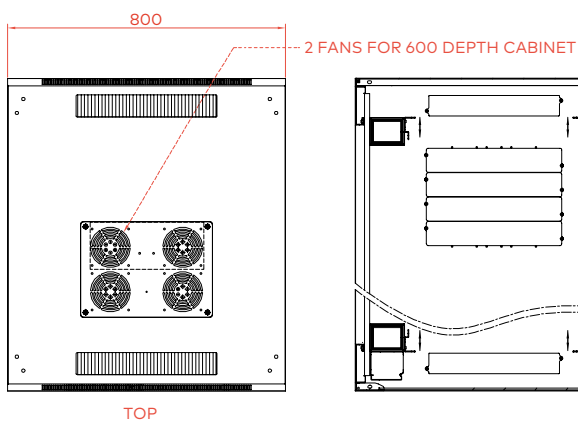

SERIES NORMA

TECHNICAL DRAWING - NORMA 1 - WIDTH 800mm