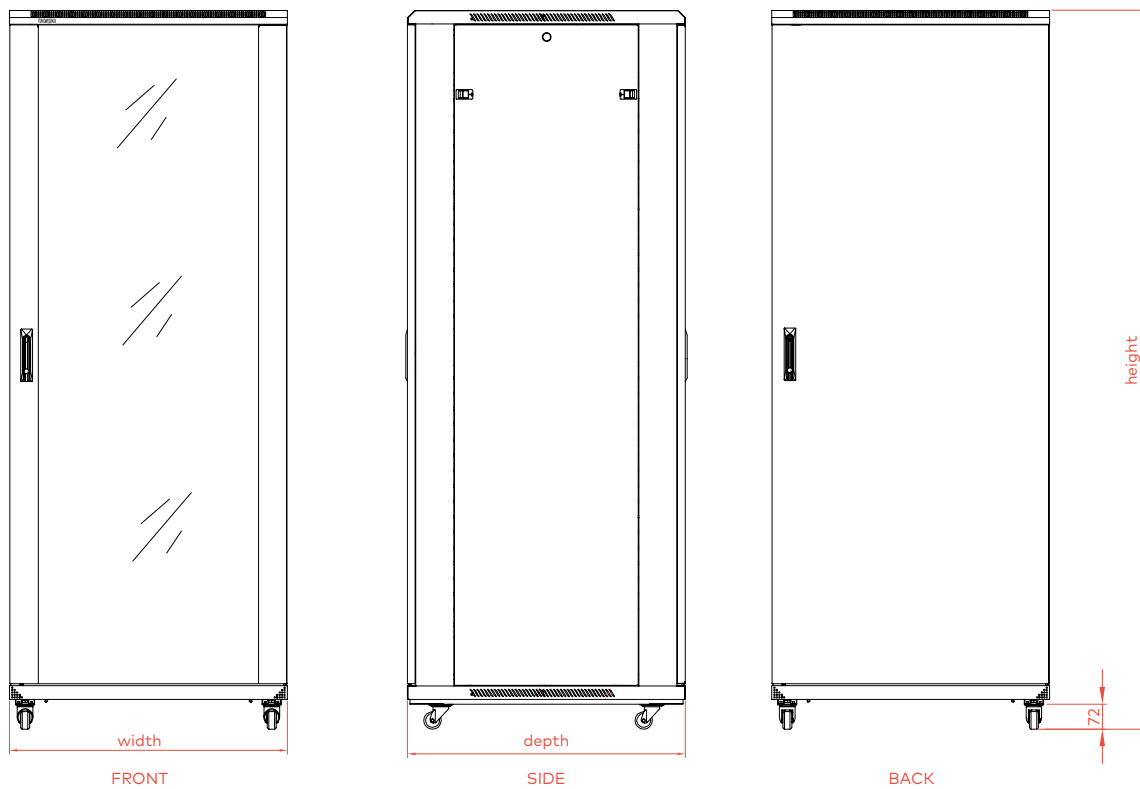

SERIES NORMA

TECHNICAL DRAWING - NORMA 1 - WIDTH 600mm