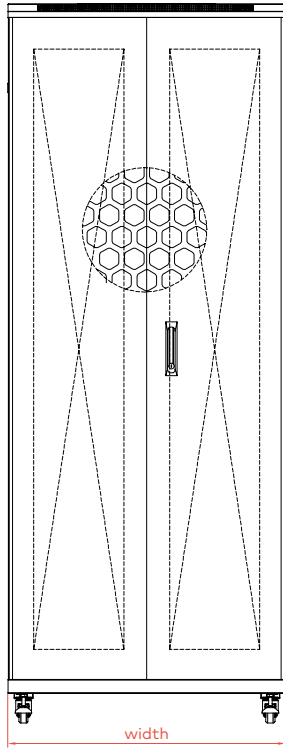

NOTE: 1 Unit Pack 5 additional (Lock). Dimensions: 180x50x48 mm; Weight: 0,48 kg each.

• NORMA 4

FRONT DOOR

REAR DOOR

SIDE PANEL

ORDER INFORMATION

Code	U	Dimensions Mounted (mm)			Pack Dimensions (mm)				Weight (kg)			
		Width	Length	Height	Pack 1	Pack 2	Pack 3	Pack 4	Pack 1	Pack 2	Pack 3	Pack 4
82341442808		800	800	2070	2000x830x240	840x860x130	1960x850x120	1840x200x130	32	30	62	9
82341442810	42	800	1000	2070	2000x830x240	840x1060x130	1960x850x120	1840x200x130	32	35	65	9
82341442812		800	1200	2070	2000x830x240	1230x830x130	1960x850x120	1840x200x130	32	40	71	9
82341447808		800	800	2292	2000x830x240	840x860x130	2185x850x120	2060x200x130	34	30	68	11
82341447810	47	800	1000	2292	2000x830x240	840x1060x130	2185x850x120	2060x200x130	34	35	73	11
823414478112		800	1200	2292	2000x830x240	1230x830x130	2185x850x120	2060x200x130	34	40	78	11

SERIES NORMA

TECHNICAL DRAWING - NORMA 1 - WIDTH 600mm

SERIES NORMA

TECHNICAL DRAWING - NORMA 1 - WIDTH 800mm

SERIES NORMA

TECHNICAL DRAWING - NORMA 2 - WIDTH 600mm

SERIES NORMA

TECHNICAL DRAWING - NORMA 2 - WIDTH 800mm

FRONT

SIDE

BACK

TOP

2 FANS FOR 600 DEPTH CABINET

SERIES NORMA

TECHNICAL DRAWING - NORMA 3 - WIDTH 600mm

width

TOP

SERIES NORMA

TECHNICAL DRAWING - NORMA 3 - WIDTH 800mm

TECHNICAL DRAWING - NORMA 4 - WIDTH 800mm

FRONT

SIDE

BACK

TOP