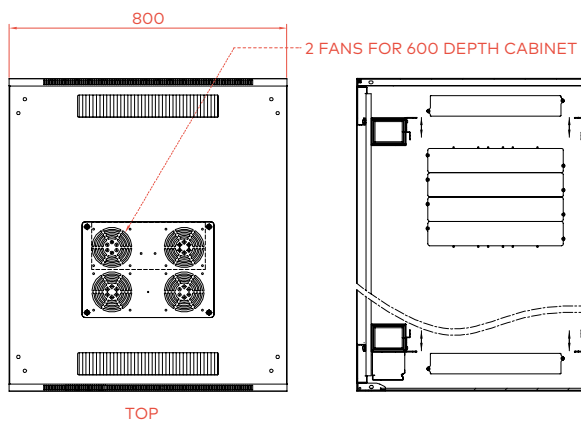

NOTE: 1 Unit Pack 5 additional (Lock). Dimensions: 180x50x48 mm; Weight: 0,48 kg each.

• NORMA 4

FRONT DOOR

REAR DOOR

SIDE PANEL

ORDER INFORMATION

Code	U	Dimensions Mounted (mm)			Pack Dimensions (mm)				Weight (kg)			
		Width	Length	Height	Pack 1	Pack 2	Pack 3	Pack 4	Pack 1	Pack 2	Pack 3	Pack 4
82341442808		800	800	2070	2000x830x240	840x860x130	1960x850x120	1840x200x130	32	30	62	9
82341442810	42	800	1000	2070	2000x830x240	840x1060x130	1960x850x120	1840x200x130	32	35	65	9
82341442812		800	1200	2070	2000x830x240	1230x830x130	1960x850x120	1840x200x130	32	40	71	9
82341447808		800	800	2292	2000x830x240	840x860x130	2185x850x120	2060x200x130	34	30	68	11
82341447810	47	800	1000	2292	2000x830x240	840x1060x130	2185x850x120	2060x200x130	34	35	73	11
823414478112		800	1200	2292	2000x830x240	1230x830x130	2185x850x120	2060x200x130	34	40	78	11

TOP

SERIES NORMA

TECHNICAL DRAWING - NORMA 3 - WIDTH 800mm

TECHNICAL DRAWING - NORMA 4 - WIDTH 800mm

FRONT

SIDE

BACK

TOP