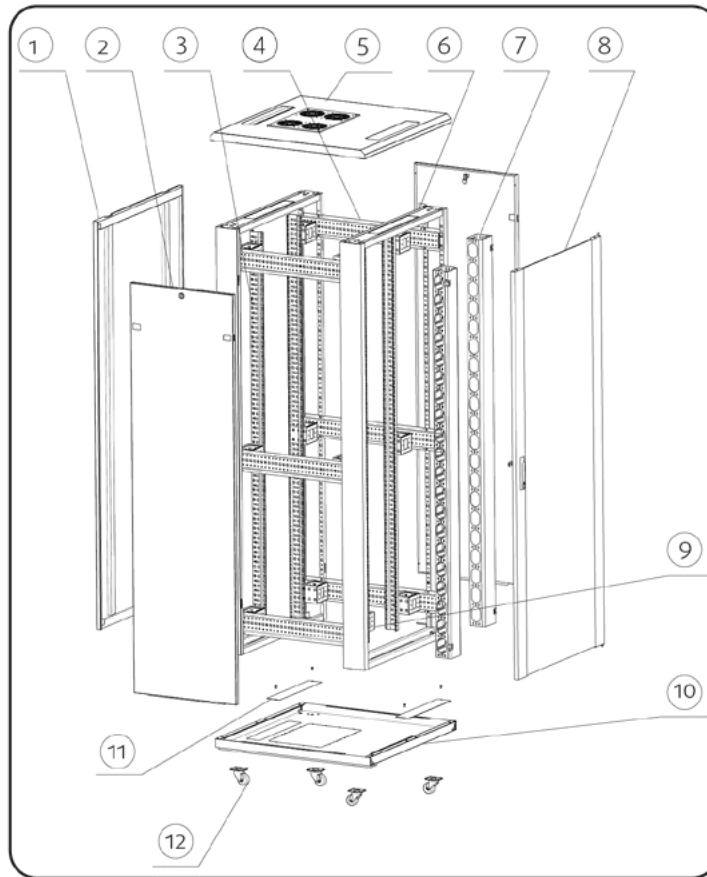

BREAK-OUT BLANKING PANELS

Entry openings for cables in the top part of the cabinet are covered with breakout-type blank panels. It is possible to use a blank panel with a brush in cable opening to avoid dust to enter. The fringe edge serves to protect cables from damage.

OPENING FOR A FAN UNIT

A large opening covered with a breakout-type blanking panel enables mounting and removal of the Fan Unit from outside of the cabinet.

CASTORS, ADJUSTABLE FEET

Prepared for mounting castors and leveling feet. This accessory makes sure that the cabinet adapt to almost all floors and it comes with cabinet.

CABLE MANAGEMENT

All our standard 800mm Width racks come equipped with vertical management so that all cables are well accommodated.

SERIES NORMA

• 600mm WIDTH

PACKAGING INFORMATION - 600mm WIDTH

Pack	Description	Quantity
1	Frame (6)	2
	Mounting Rail (3)	4
	Top Cover (5)	1
	Bottom Plate (8)	1
2	Screw and Nuts	20 Sets (24U-33U) 40 Sets (38U-47U)
	Mounting bar (4)	4 pcs (15U-33U) 6 pcs (38U-47U)
	Heavy Duty Castor 2" (10)	4
	M12 Adjustable Feet	4
	Key for side panel	2
	Instructions Manual	1
3	Front Door (7)	1
	Rear Door (1)	1
	Side Panel (2)	2
5	Lock and keys	2

SERIES NORMA

• 800mm WIDTH

PACKAGING INFORMATION - 800mm WIDTH

Pack	Description	Quantity
1	Frame (6)	2
	Mounting Rail (3)	4
2	Top Cover (5)	1
	Bottom Plate (10)	1
	Screw and Nuts	20 Sets (24U-33U) 40 Sets (38U-47U)
	Mounting bar (4)	4 pcs (15U-33U) 6 pcs (38U-47U)
	Mounting Spacer (9)	12 pcs (38U-47U)
3	Heavy Duty Castor 2" (12)	4
	M12 Adjustable Feet	4
	Key for side panel	2
	Instructions Manual	1
	Front Door (8)	1
	Rear Door (1)	1
	Side Panel (2)	2
4	Cable Management (7)	2
5	Lock and keys	2