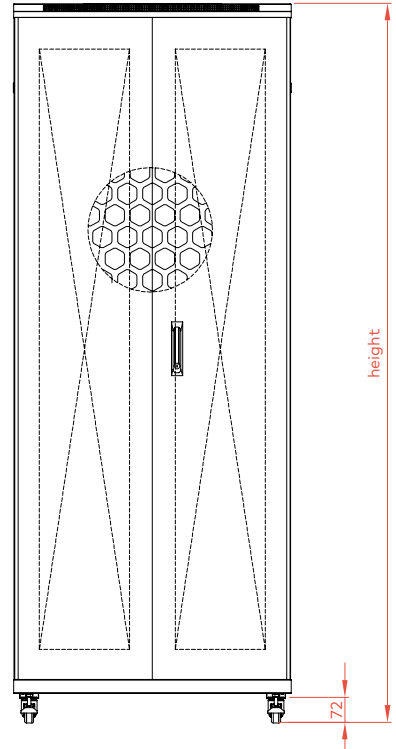

NOTE: 1 Unit Pack 5 additional (Lock). Dimensions: 180x50x48 mm; Weight: 0,48 kg each.

• NORMA 4

FRONT DOOR

REAR DOOR

SIDE PANEL

ORDER INFORMATION

Code	U	Dimensions Mounted (mm)			Pack Dimensions (mm)				Weight (kg)			
		Width	Length	Height	Pack 1	Pack 2	Pack 3	Pack 4	Pack 1	Pack 2	Pack 3	Pack 4
82341442808		800	800	2070	2000x830x240	840x860x130	1960x850x120	1840x200x130	32	30	62	9
82341442810	42	800	1000	2070	2000x830x240	840x1060x130	1960x850x120	1840x200x130	32	35	65	9
82341442812		800	1200	2070	2000x830x240	1230x830x130	1960x850x120	1840x200x130	32	40	71	9
82341447808		800	800	2292	2000x830x240	840x860x130	2185x850x120	2060x200x130	34	30	68	11
82341447810	47	800	1000	2292	2000x830x240	840x1060x130	2185x850x120	2060x200x130	34	35	73	11
823414478112		800	1200	2292	2000x830x240	1230x830x130	2185x850x120	2060x200x130	34	40	78	11

SERIES NORMA

TECHNICAL DRAWING - NORMA 1 - WIDTH 600mm

SERIES NORMA

TECHNICAL DRAWING - NORMA 1 - WIDTH 800mm

SERIES NORMA

TECHNICAL DRAWING - NORMA 2 - WIDTH 600mm

SERIES NORMA

TECHNICAL DRAWING - NORMA 2 - WIDTH 800mm

TOP

SERIES NORMA

TECHNICAL DRAWING - NORMA 3 - WIDTH 800mm

TECHNICAL DRAWING - NORMA 4 - WIDTH 800mm

FRONT

SIDE

BACK

TOP