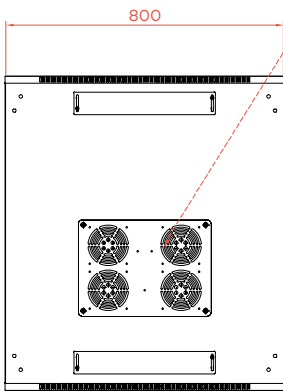

TOP

SERIES NORMA

TECHNICAL DRAWING - NORMA 3 - WIDTH 800mm

TECHNICAL DRAWING - NORMA 4 - WIDTH 800mm

FRONT

SIDE

BACK

TOP