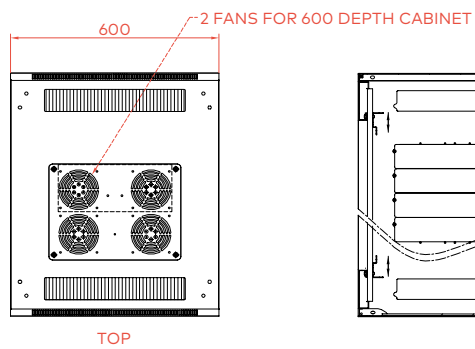

SERIES NORMA

TECHNICAL DRAWING - NORMA 1 - WIDTH 600mm