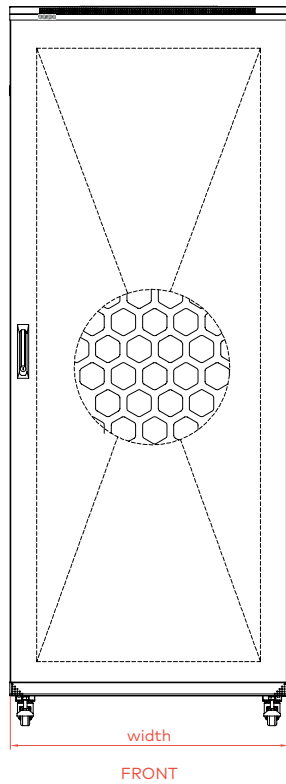

NOTE: 1 Unit Pack 5 additional (Lock). Dimensions: 180x50x48 mm; Weight: 0,48 kg each.

• NORMA 4

FRONT DOOR

REAR DOOR

SIDE PANEL

ORDER INFORMATION

Code	U	Dimensions Mounted (mm)			Pack Dimensions (mm)				Weight (kg)			
		Width	Length	Height	Pack 1	Pack 2	Pack 3	Pack 4	Pack 1	Pack 2	Pack 3	Pack 4
82341442808		800	800	2070	2000x830x240	840x860x130	1960x850x120	1840x200x130	32	30	62	9
82341442810	42	800	1000	2070	2000x830x240	840x1060x130	1960x850x120	1840x200x130	32	35	65	9
82341442812		800	1200	2070	2000x830x240	1230x830x130	1960x850x120	1840x200x130	32	40	71	9
82341447808		800	800	2292	2000x830x240	840x860x130	2185x850x120	2060x200x130	34	30	68	11
82341447810	47	800	1000	2292	2000x830x240	840x1060x130	2185x850x120	2060x200x130	34	35	73	11
823414478112		800	1200	2292	2000x830x240	1230x830x130	2185x850x120	2060x200x130	34	40	78	11

SERIES NORMA

TECHNICAL DRAWING - NORMA 1 - WIDTH 600mm

SERIES NORMA

TECHNICAL DRAWING - NORMA 1 - WIDTH 800mm

SERIES NORMA

TECHNICAL DRAWING - NORMA 2 - WIDTH 600mm

SERIES NORMA

TECHNICAL DRAWING - NORMA 2 - WIDTH 800mm

FRONT

SIDE

BACK

TOP

2 FANS FOR 600 DEPTH CABINET

SERIES NORMA

TECHNICAL DRAWING - NORMA 3 - WIDTH 600mm

width

TOP

SERIES NORMA

TECHNICAL DRAWING - NORMA 3 - WIDTH 800mm

TECHNICAL DRAWING - NORMA 4 - WIDTH 800mm

FRONT

SIDE

BACK

TOP