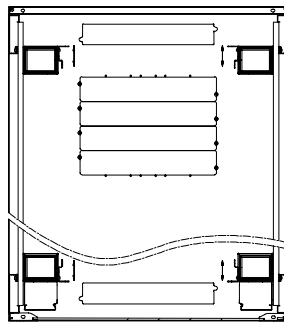

NOTE: 1 Unit Pack 5 additional (Lock). Dimensions: 180x50x48 mm; Weight: 0,48 kg each.

• NORMA 4

FRONT DOOR

REAR DOOR

SIDE PANEL

ORDER INFORMATION

Code	U	Dimensions Mounted (mm)			Pack Dimensions (mm)				Weight (kg)			
		Width	Length	Height	Pack 1	Pack 2	Pack 3	Pack 4	Pack 1	Pack 2	Pack 3	Pack 4
82341442808		800	800	2070	2000x830x240	840x860x130	1960x850x120	1840x200x130	32	30	62	9
82341442810	42	800	1000	2070	2000x830x240	840x1060x130	1960x850x120	1840x200x130	32	35	65	9
82341442812		800	1200	2070	2000x830x240	1230x830x130	1960x850x120	1840x200x130	32	40	71	9
82341447808		800	800	2292	2000x830x240	840x860x130	2185x850x120	2060x200x130	34	30	68	11
82341447810	47	800	1000	2292	2000x830x240	840x1060x130	2185x850x120	2060x200x130	34	35	73	11
823414478112		800	1200	2292	2000x830x240	1230x830x130	2185x850x120	2060x200x130	34	40	78	11

TOP

SERIES NORMA

TECHNICAL DRAWING - NORMA 3 - WIDTH 800mm

TECHNICAL DRAWING - NORMA 4 - WIDTH 800mm

FRONT

SIDE

BACK

TOP