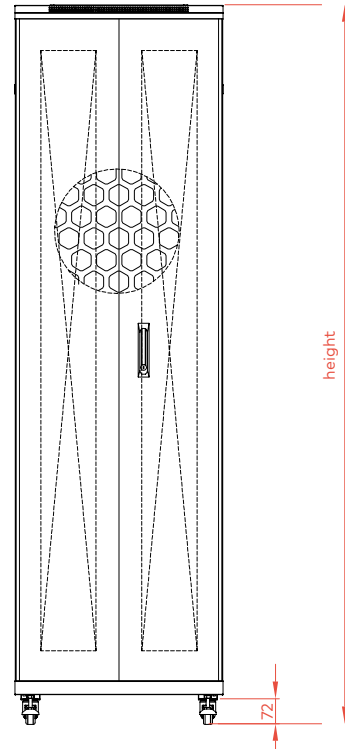

height

72

BACK