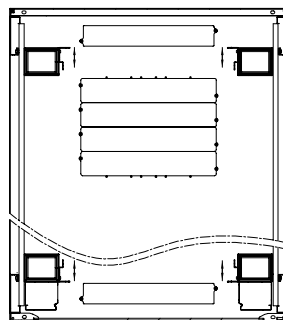

NOTE: 1 Unit Pack 5 additional (Lock). Dimensions: 180x50x48 mm; Weight: 0,48 kg each.

• NORMA 4

FRONT DOOR

REAR DOOR

SIDE PANEL

ORDER INFORMATION

Code	U	Dimensions Mounted (mm)			Pack Dimensions (mm)				Weight (kg)			
		Width	Length	Height	Pack 1	Pack 2	Pack 3	Pack 4	Pack 1	Pack 2	Pack 3	Pack 4
82341442808		800	800	2070	2000x830x240	840x860x130	1960x850x120	1840x200x130	32	30	62	9
82341442810	42	800	1000	2070	2000x830x240	840x1060x130	1960x850x120	1840x200x130	32	35	65	9
82341442812		800	1200	2070	2000x830x240	1230x830x130	1960x850x120	1840x200x130	32	40	71	9
82341447808		800	800	2292	2000x830x240	840x860x130	2185x850x120	2060x200x130	34	30	68	11
82341447810	47	800	1000	2292	2000x830x240	840x1060x130	2185x850x120	2060x200x130	34	35	73	11
823414478112		800	1200	2292	2000x830x240	1230x830x130	2185x850x120	2060x200x130	34	40	78	11

SERIES NORMA

TECHNICAL DRAWING - NORMA 1 - WIDTH 600mm

SERIES NORMA

TECHNICAL DRAWING - NORMA 1 - WIDTH 800mm

SERIES NORMA

TECHNICAL DRAWING - NORMA 2 - WIDTH 600mm

SERIES NORMA

TECHNICAL DRAWING - NORMA 2 - WIDTH 800mm

TOP

SERIES NORMA

TECHNICAL DRAWING - NORMA 3 - WIDTH 800mm

TECHNICAL DRAWING - NORMA 4 - WIDTH 800mm

FRONT

SIDE

BACK

TOP