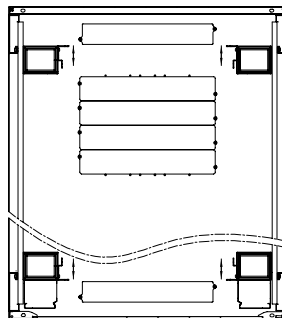

NOTE: 1 Unit Pack 5 additional (Lock). Dimensions: 180x50x48 mm; Weight: 0,48 kg each.

• NORMA 4

FRONT DOOR

REAR DOOR

SIDE PANEL

ORDER INFORMATION

Code	U	Dimensions Mounted (mm)			Pack Dimensions (mm)				Weight (kg)			
		Width	Length	Height	Pack 1	Pack 2	Pack 3	Pack 4	Pack 1	Pack 2	Pack 3	Pack 4
82341442808		800	800	2070	2000x830x240	840x860x130	1960x850x120	1840x200x130	32	30	62	9
82341442810	42	800	1000	2070	2000x830x240	840x1060x130	1960x850x120	1840x200x130	32	35	65	9
82341442812		800	1200	2070	2000x830x240	1230x830x130	1960x850x120	1840x200x130	32	40	71	9
82341447808		800	800	2292	2000x830x240	840x860x130	2185x850x120	2060x200x130	34	30	68	11
82341447810	47	800	1000	2292	2000x830x240	840x1060x130	2185x850x120	2060x200x130	34	35	73	11
823414478112		800	1200	2292	2000x830x240	1230x830x130	2185x850x120	2060x200x130	34	40	78	11

SERIES NORMA

TECHNICAL DRAWING - NORMA 1 - WIDTH 600mm

SERIES NORMA

TECHNICAL DRAWING - NORMA 1 - WIDTH 800mm

SERIES NORMA

TECHNICAL DRAWING - NORMA 2 - WIDTH 600mm

SERIES NORMA

TECHNICAL DRAWING - NORMA 2 - WIDTH 800mm

FRONT

SIDE

BACK

TOP

2 FANS FOR 600 DEPTH CABINET

SERIES NORMA

TECHNICAL DRAWING - NORMA 3 - WIDTH 600mm

width