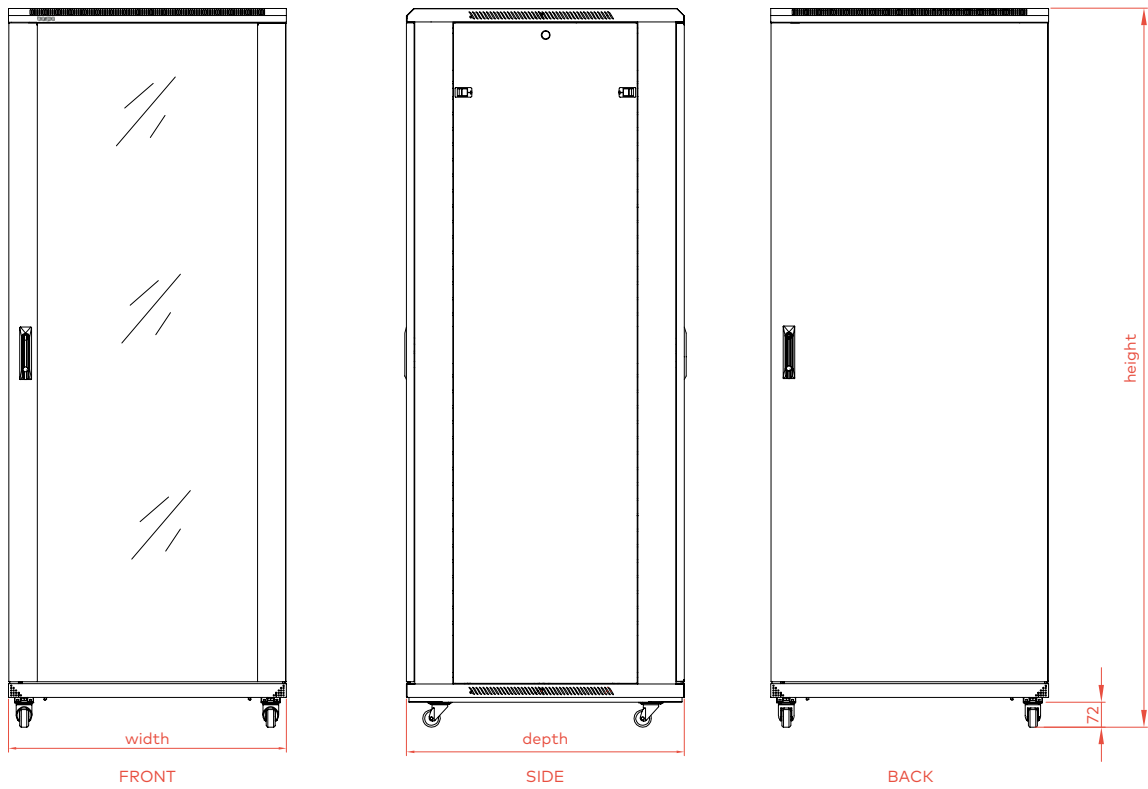

SERIES NORMA

TECHNICAL DRAWING - NORMA 1 - WIDTH 800mm