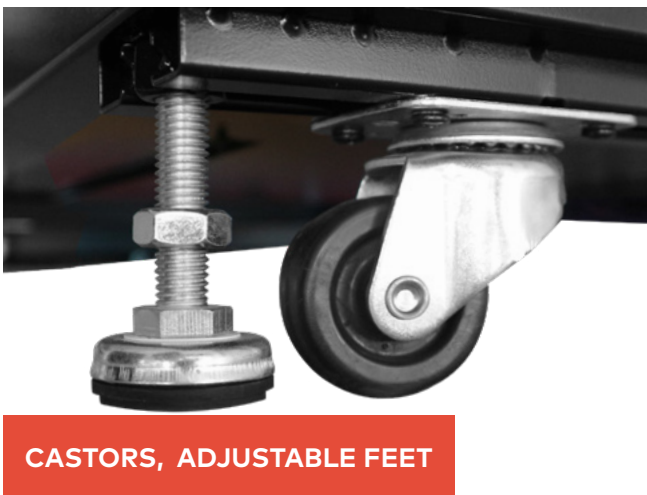

CASTORS, ADJUSTABLE FEET

Prepared for mounting castors and leveling feet. This accessory makes sure that the cabinet adapt to almost all floors and it comes with cabinet.