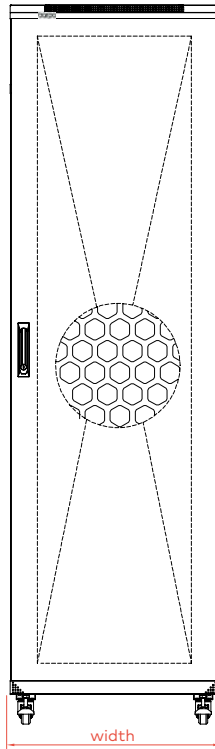

NOTE: 1 Unit Pack 5 additional (Lock). Dimensions: 180x50x48 mm; Weight: 0,48 kg each.

• NORMA 4

FRONT DOOR

REAR DOOR

SIDE PANEL

ORDER INFORMATION

Code	U	Dimensions Mounted (mm)			Pack Dimensions (mm)				Weight (kg)			
		Width	Length	Height	Pack 1	Pack 2	Pack 3	Pack 4	Pack 1	Pack 2	Pack 3	Pack 4
82341442808		800	800	2070	2000x830x240	840x860x130	1960x850x120	1840x200x130	32	30	62	9
82341442810	42	800	1000	2070	2000x830x240	840x1060x130	1960x850x120	1840x200x130	32	35	65	9
82341442812		800	1200	2070	2000x830x240	1230x830x130	1960x850x120	1840x200x130	32	40	71	9
82341447808		800	800	2292	2000x830x240	840x860x130	2185x850x120	2060x200x130	34	30	68	11
82341447810	47	800	1000	2292	2000x830x240	840x1060x130	2185x850x120	2060x200x130	34	35	73	11
823414478112		800	1200	2292	2000x830x240	1230x830x130	2185x850x120	2060x200x130	34	40	78	11

SERIES NORMA

TECHNICAL DRAWING - NORMA 1 - WIDTH 600mm

SERIES NORMA

TECHNICAL DRAWING - NORMA 1 - WIDTH 800mm

SERIES NORMA

TECHNICAL DRAWING - NORMA 2 - WIDTH 600mm

SERIES NORMA

TECHNICAL DRAWING - NORMA 2 - WIDTH 800mm

FRONT

SIDE

BACK

TOP

2 FANS FOR 600 DEPTH CABINET

SERIES NORMA

TECHNICAL DRAWING - NORMA 3 - WIDTH 600mm

width

TOP

SERIES NORMA

TECHNICAL DRAWING - NORMA 3 - WIDTH 800mm

TECHNICAL DRAWING - NORMA 4 - WIDTH 800mm

FRONT

SIDE

BACK

TOP